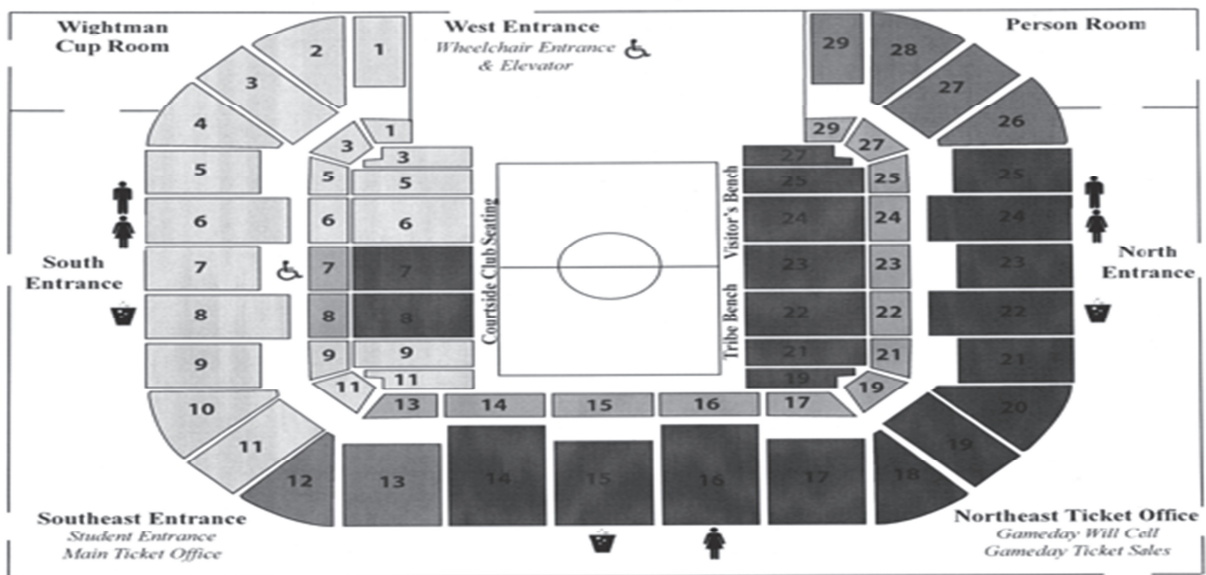

The College of William and Mary  
 William and Mary Hall - BASKETBALL, CONCERTS, and SHOWS  
 751 Ukrop Way  
 Williamsburg, VA

What to wear: Khaki Slacks. Blue RMC Security Shirt will be issued at the venue.

This would be a PAID TRAVEL Event from Richmond with departure from the GRTC Lot.

Kaplan Arena at W&M Hall  
Section Map

- Legend**
- Restrooms
  - Wheelchair Seating
  - Student Section
  - Parquet Level
  - Box Level
  - Mezzanine Level
  - General Admission
  - Concessions