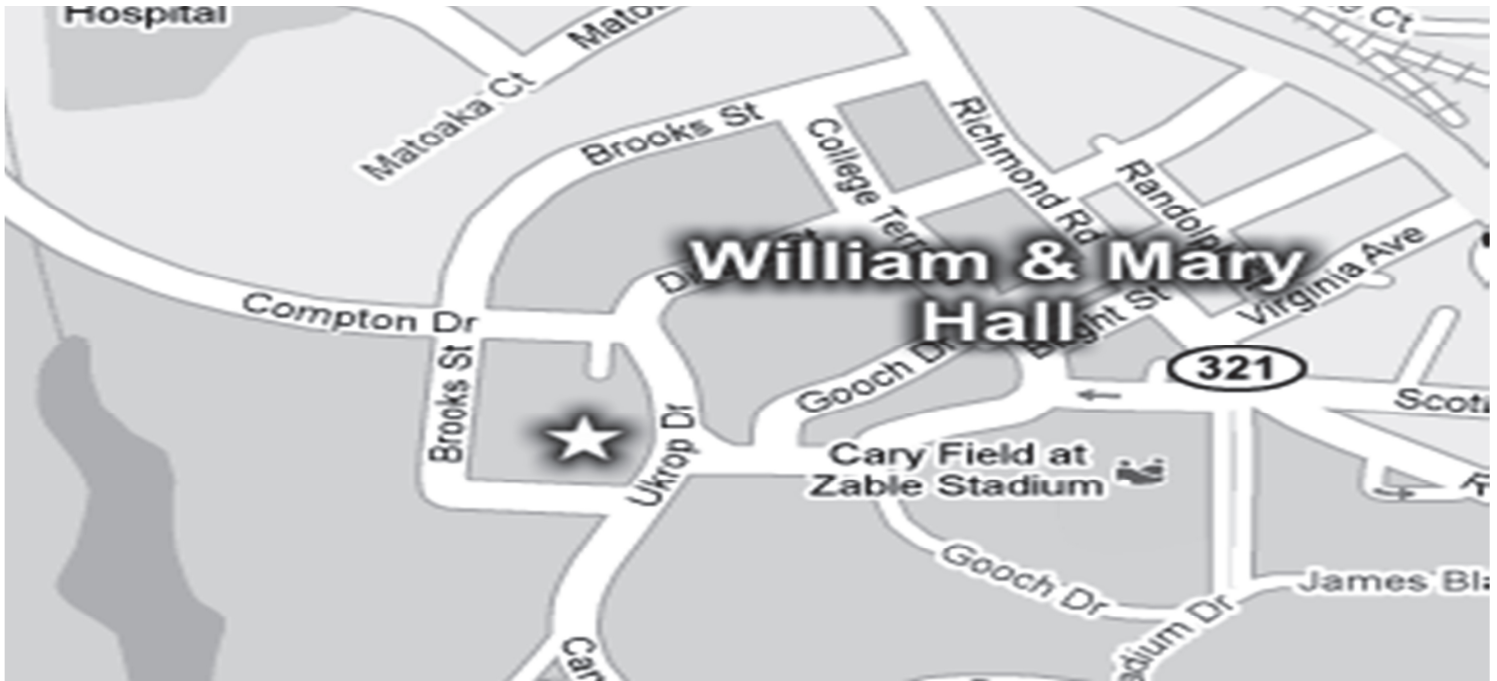

The College of William and Mary  
 William and Mary Hall - BASKETBALL, CONCERTS, and SHOWS  
 751 Ukrop Way  
 Williamsburg, VA

What to wear: Khaki Slacks. Blue RMC Security Shirt will be issued at the venue.

This would be a PAID TRAVEL Event from Richmond with departure from the GRTC Lot.

Kaplan Arena at W&M Hall  
Section Map

- Legend**
- Restrooms
  - Wheelchair Seating
  - Student Section
  - Parquet Level
  - Box Level
  - Mezzanine Level
  - General Admission
  - Concessions