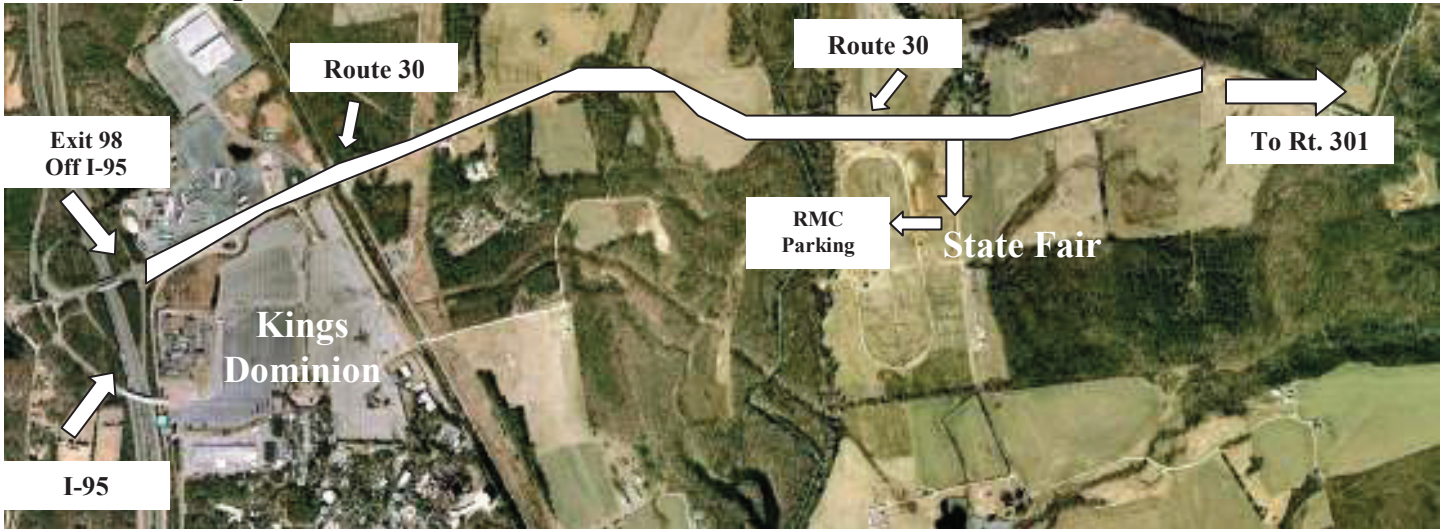

### State Fair of Virginia – Meadow Event Park Doswell, Virginia

**What to Wear:** GOLD RMC Polo Shirt and Khaki Slacks or Shorts. Hats are OK. OUTDOOR VENUE!  
**RMC Office & Parking:** See Maps Below

- DIRECTIONS:**
- \*\* **FROM I-95**, Take Exit 98 and make **RIGHT** on Rt. 30. Follow to SFVA
  - \*\* When you arrive at Fair, make **RIGHT** on 652, then **RIGHT** into Gate 6
  - \*\* Upon entering Gate 6, proceed **STRAIGHT** - RMC Office@ end of road on **LEFT**
  - \*\* **FROM 301**, Turn onto Route 30 **WEST** and Follow to the SFVA
  - \*\* When you arrive at Fair, make **LEFT** on 652, then **RIGHT** into Gate 6
  - \*\* Upon entering Gate 6, proceed **STRAIGHT** - RMC Office@ end of road on **LEFT**