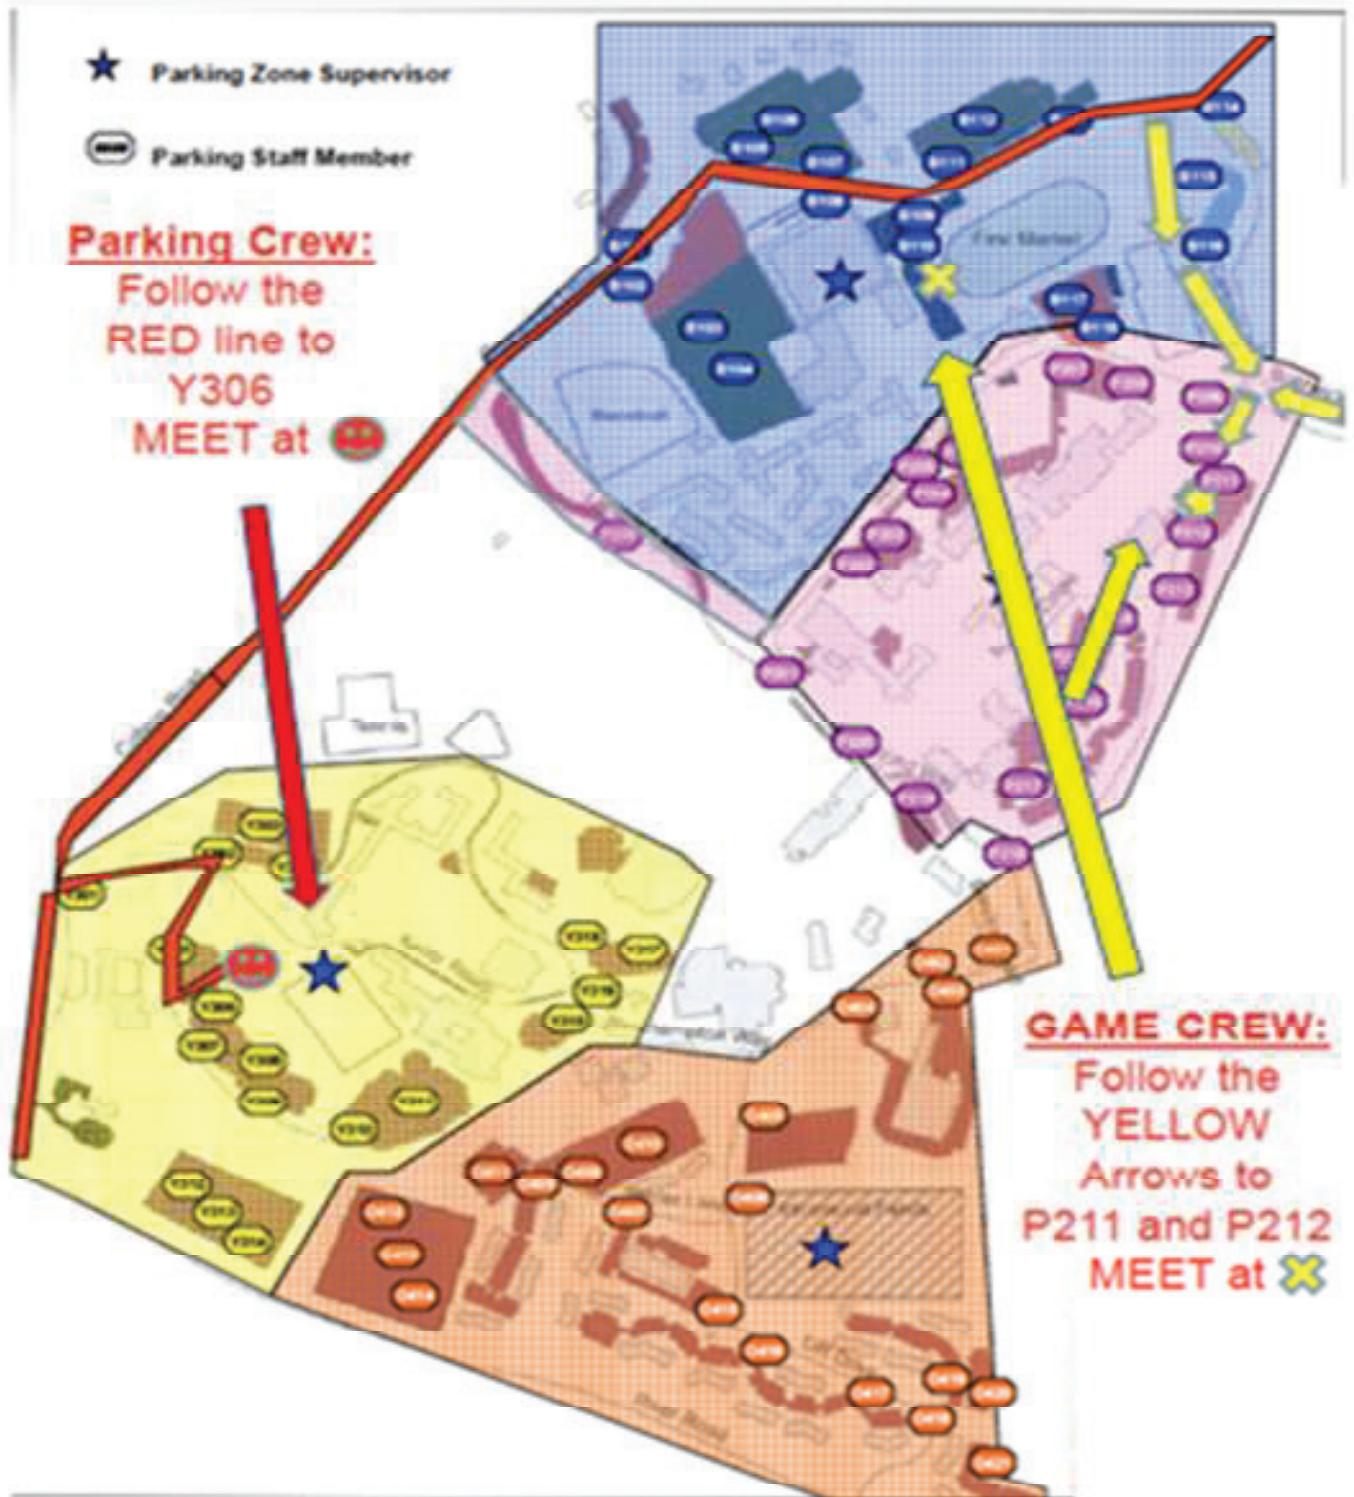

UR Football Staff Deployment AND STAFF PARKING DIRECTION MAP