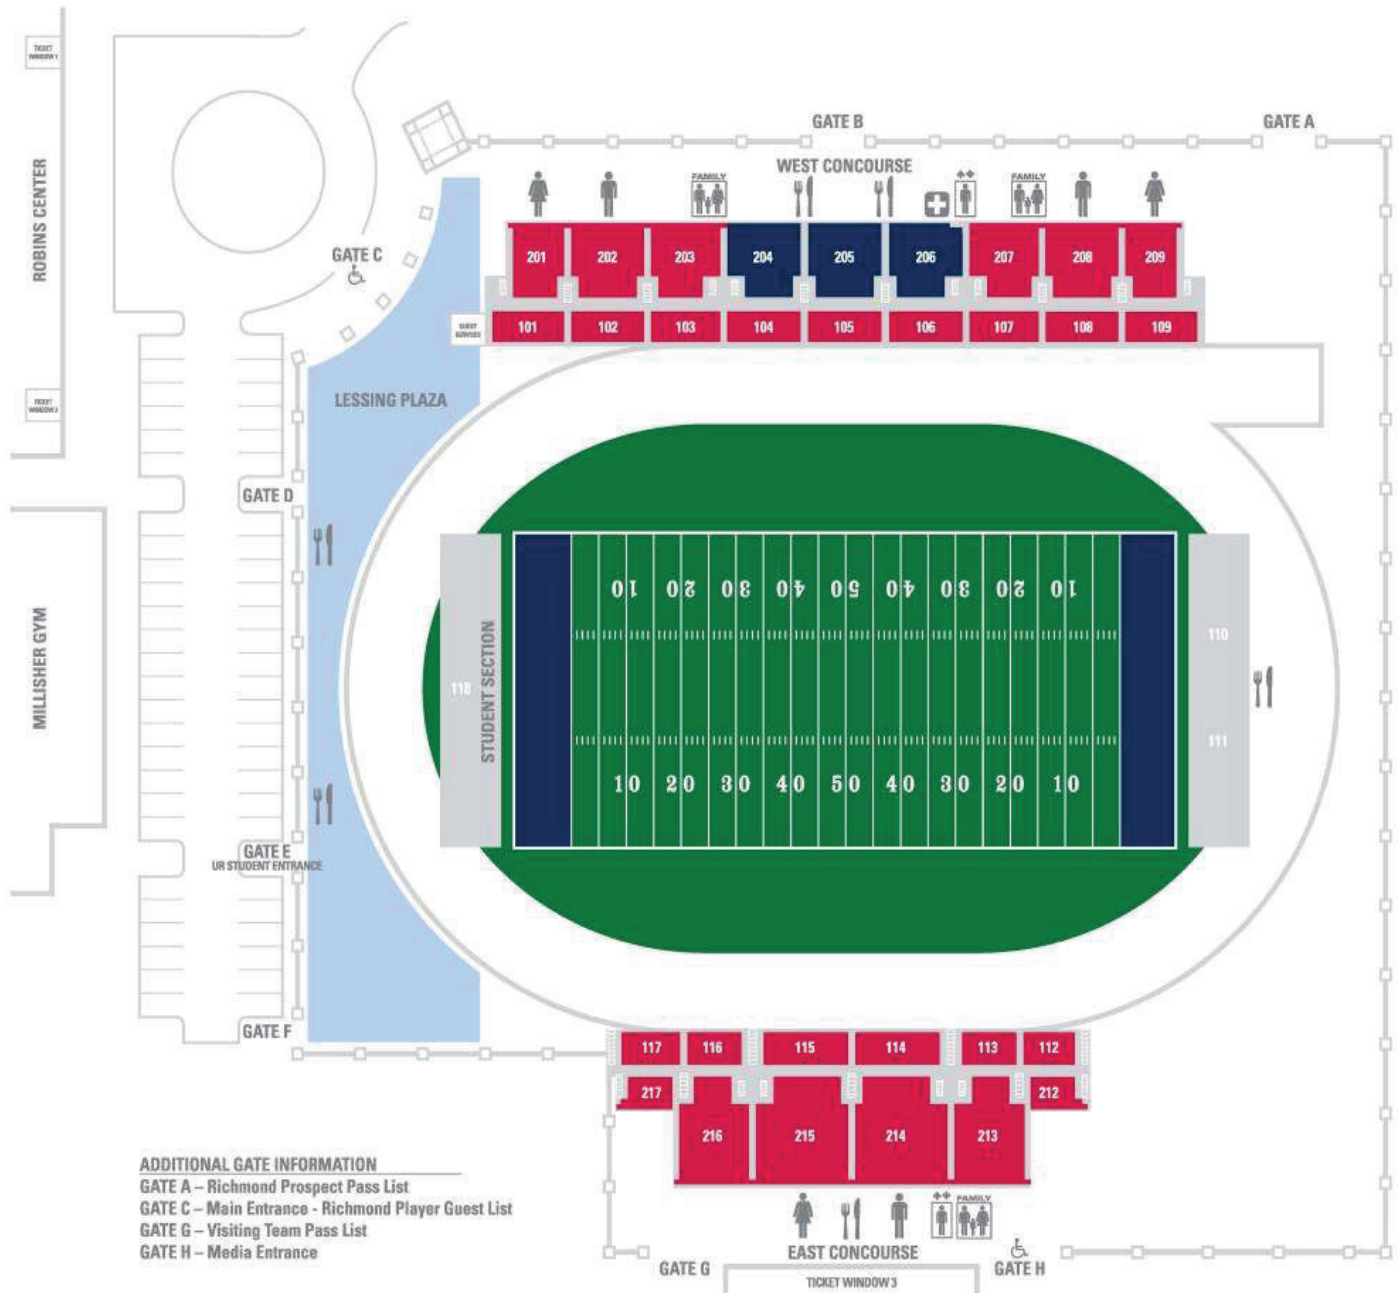

University of Richmond – Robins Stadium - FOOTBALL

ON CAMPUS – College Road, University of Richmond

What to wear:

Gold RMC Polo Shirt and kahki pants

RMC Office:

Enter the Robins Center (Basketball Arena) for Check In and Staff Briefing / Deployment

Parking:

See map on following page.

Directions to University of Richmond Stadium

From I-64

Take Exit 183-Glenside Drive South. Continue south on Glenside Drive to the fourth traffic light (Three Chopt Road). Turn left on Three Chopt. Continue straight for .8 mile. Turn right onto Boatwright Drive (approximately .5 mile after the traffic signal). Follow the Staff Parking Map on the next page.

UR Football Staff Deployment AND STAFF PARKING DIRECTION MAP

University of Richmond Robins Center - BASKETBALL College Road, University of Richmond

What to wear:

White dress shirt (collared) with Khaki Pants. University "Spider" vest will be issued at check-in.

RMC Office:

Concourse Level, Outside sections 21-22

Parking:

Game day staff parks in lots B1 and B2 and then checks in at the entrance of the Robins Center.

Parking staff parks in lot B6 where they will also check-in as well. (Please refer to the map below)