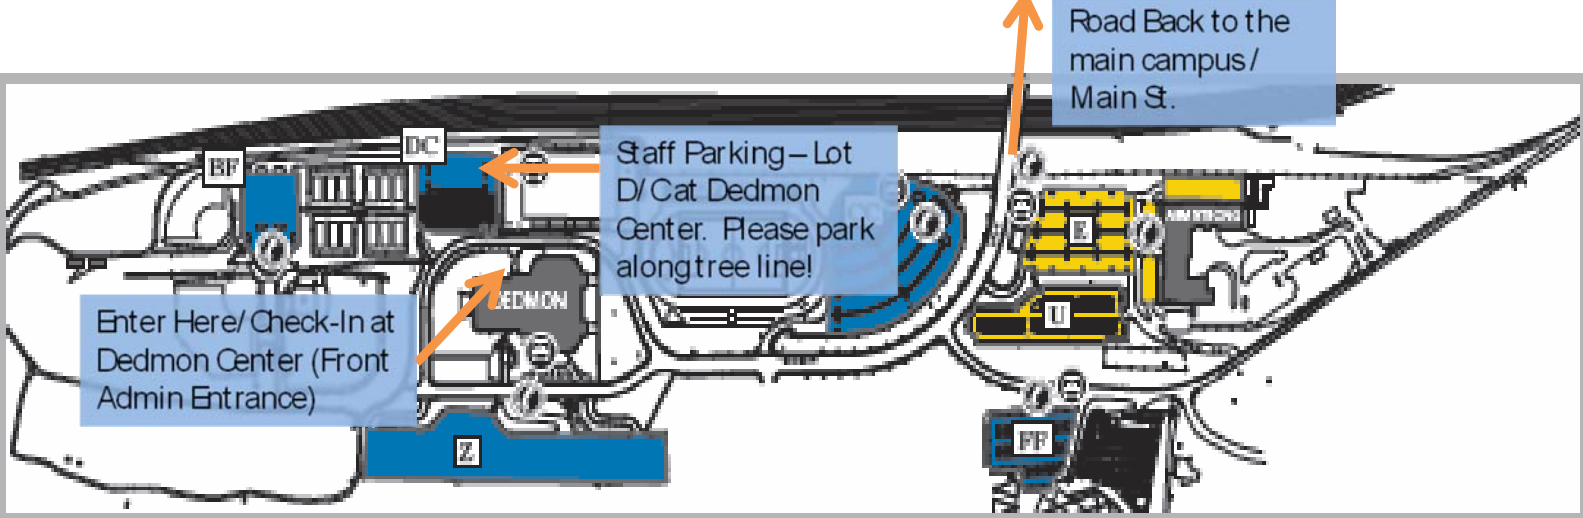

Enter Here/Check-In at Dedmon Center (Front Admin Entrance)

Staff Parking - Lot D/Cat Dedmon Center. Please park along tree line!

Road Back to the main campus / Main St.