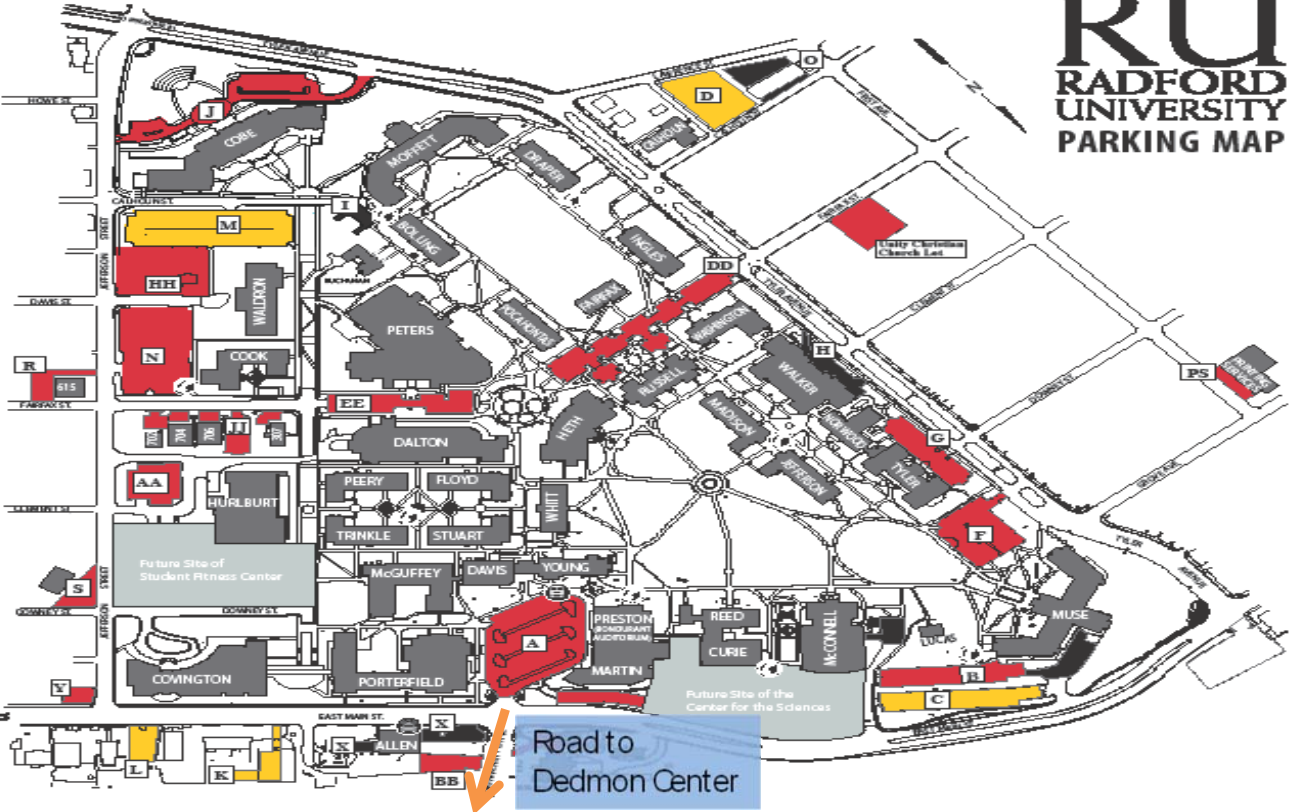

Radford University Basketball Dedmon Center

- What to Wear: Gold RMC Polo and Khaki Pants; No hats or cargo pants
- Where to Park: Lot D/Cat Radford University – Please park along the tree line in the back half of the lot
- Staff Check-In: Front Admin Entrance to the Dedmon Center

IMPORTANT: Use of university parking lots requires an appropriate permit issued by the Parking Services Office. The parking designations on this map are subject to change. Individual lots are identified by letter and current parking designations are posted at the entrance to each lot or appropriate spaces within the lot.

VISITORS: All visitors are required to obtain a visitor permit to parking on campus. Visitor permits can be obtained from the RU Police Department, in the Allen Building, at the intersection of East Main Street and University Drive.

Parking: (540) 831-6361
Police: (540) 831-5500.

Emergency Phone
Police Department